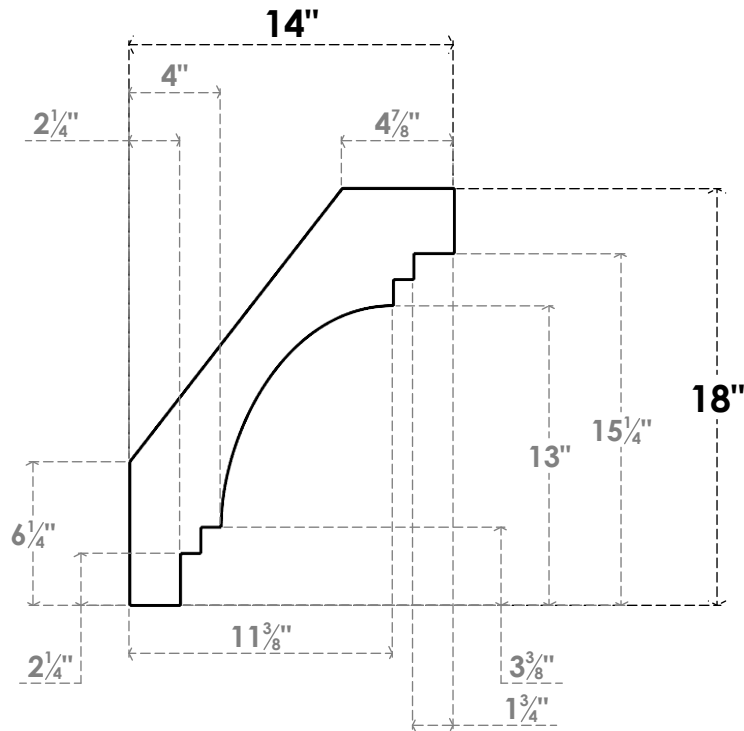

ITEM NUMBER: BRCPO050X14000X18000PEC

5"W X 14"D X 18"H PESCADERO ARCHITECTURAL GRADE PVC OPEN BRACE

SIDE PROFILE

FRONT PROFILE

ISOMETRIC

EKENA MILLWORK
2300 WEST MAIN ST.
CLARKSVILLE, TX 75426
TOLL FREE: 866-607-0453
WWW.EKENAMILLWORK.COM

NOTES

1. INSTALLATION TO BE COMPLETED IN ACCORDANCE WITH MANUFACTURER'S SPECIFICATIONS.
2. DRAWING MAY NOT BE TO SCALE
3. THIS DRAWING IS INTENDED FOR DESIGN AND PLANNING PURPOSES ONLY.
4. ALL INFORMATION CONTAINED HEREIN WAS CURRENT AT THE TIME OF DEVELOPMENT BUT MUST BE REVIEWED AND APPROVED BY THE PRODUCT MANUFACTURER TO BE CONSIDERED ACCURATE.
5. ARCHITECTURAL GRADE PVC PRODUCTS ARE MADE FROM EXPANDED CELLULAR PVC AND COME NATURALLY WHITE BUT MAY BE PAINTED