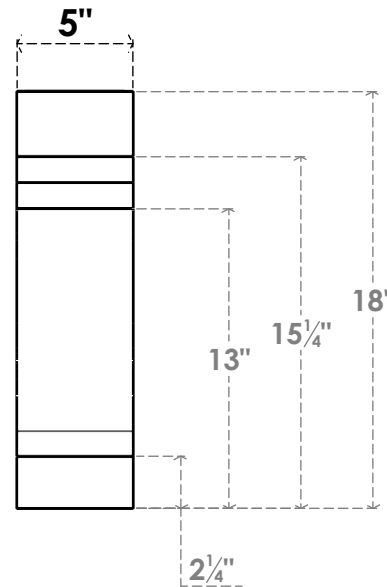

ITEM NUMBER: BRCPO050X14000X18000PEC

5"W X 14"D X 18"H PESCADERO ARCHITECTURAL GRADE PVC OPEN BRACE

SIDE PROFILE

FRONT PROFILE

ISOMETRIC

EKENA MILLWORK
2300 WEST MAIN ST.
CLARKSVILLE, TX 75426
TOLL FREE: 866-607-0453
WWW.EKENAMILLWORK.COM

NOTES

1. INSTALLATION TO BE COMPLETED IN ACCORDANCE WITH MANUFACTURER'S SPECIFICATIONS.
2. DRAWING MAY NOT BE TO SCALE
3. THIS DRAWING IS INTENDED FOR DESIGN AND PLANNING PURPOSES ONLY.
4. ALL INFORMATION CONTAINED HEREIN WAS CURRENT AT THE TIME OF DEVELOPMENT BUT MUST BE REVIEWED AND APPROVED BY THE PRODUCT MANUFACTURER TO BE CONSIDERED ACCURATE.
5. ARCHITECTURAL GRADE PVC PRODUCTS ARE MADE FROM EXPANDED CELLULAR PVC AND COME NATURALLY WHITE BUT MAY BE PAINTED