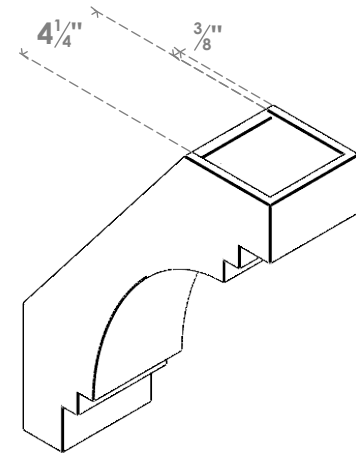

ITEM NUMBER: BRCPO050X14000X18000PEC

5"W X 14"D X 18"H PESCADERO ARCHITECTURAL GRADE PVC OPEN BRACE

SIDE PROFILE

FRONT PROFILE

ISOMETRIC

EKENA MILLWORK
2300 WEST MAIN ST.
CLARKSVILLE, TX 75426
TOLL FREE: 866-607-0453
WWW.EKENAMILLWORK.COM

NOTES

1. INSTALLATION TO BE COMPLETED IN ACCORDANCE WITH MANUFACTURER'S SPECIFICATIONS.
2. DRAWING MAY NOT BE TO SCALE
3. THIS DRAWING IS INTENDED FOR DESIGN AND PLANNING PURPOSES ONLY.
4. ALL INFORMATION CONTAINED HEREIN WAS CURRENT AT THE TIME OF DEVELOPMENT BUT MUST BE REVIEWED AND APPROVED BY THE PRODUCT MANUFACTURER TO BE CONSIDERED ACCURATE.
5. ARCHITECTURAL GRADE PVC PRODUCTS ARE MADE FROM EXPANDED CELLULAR PVC AND COME NATURALLY WHITE BUT MAY BE PAINTED